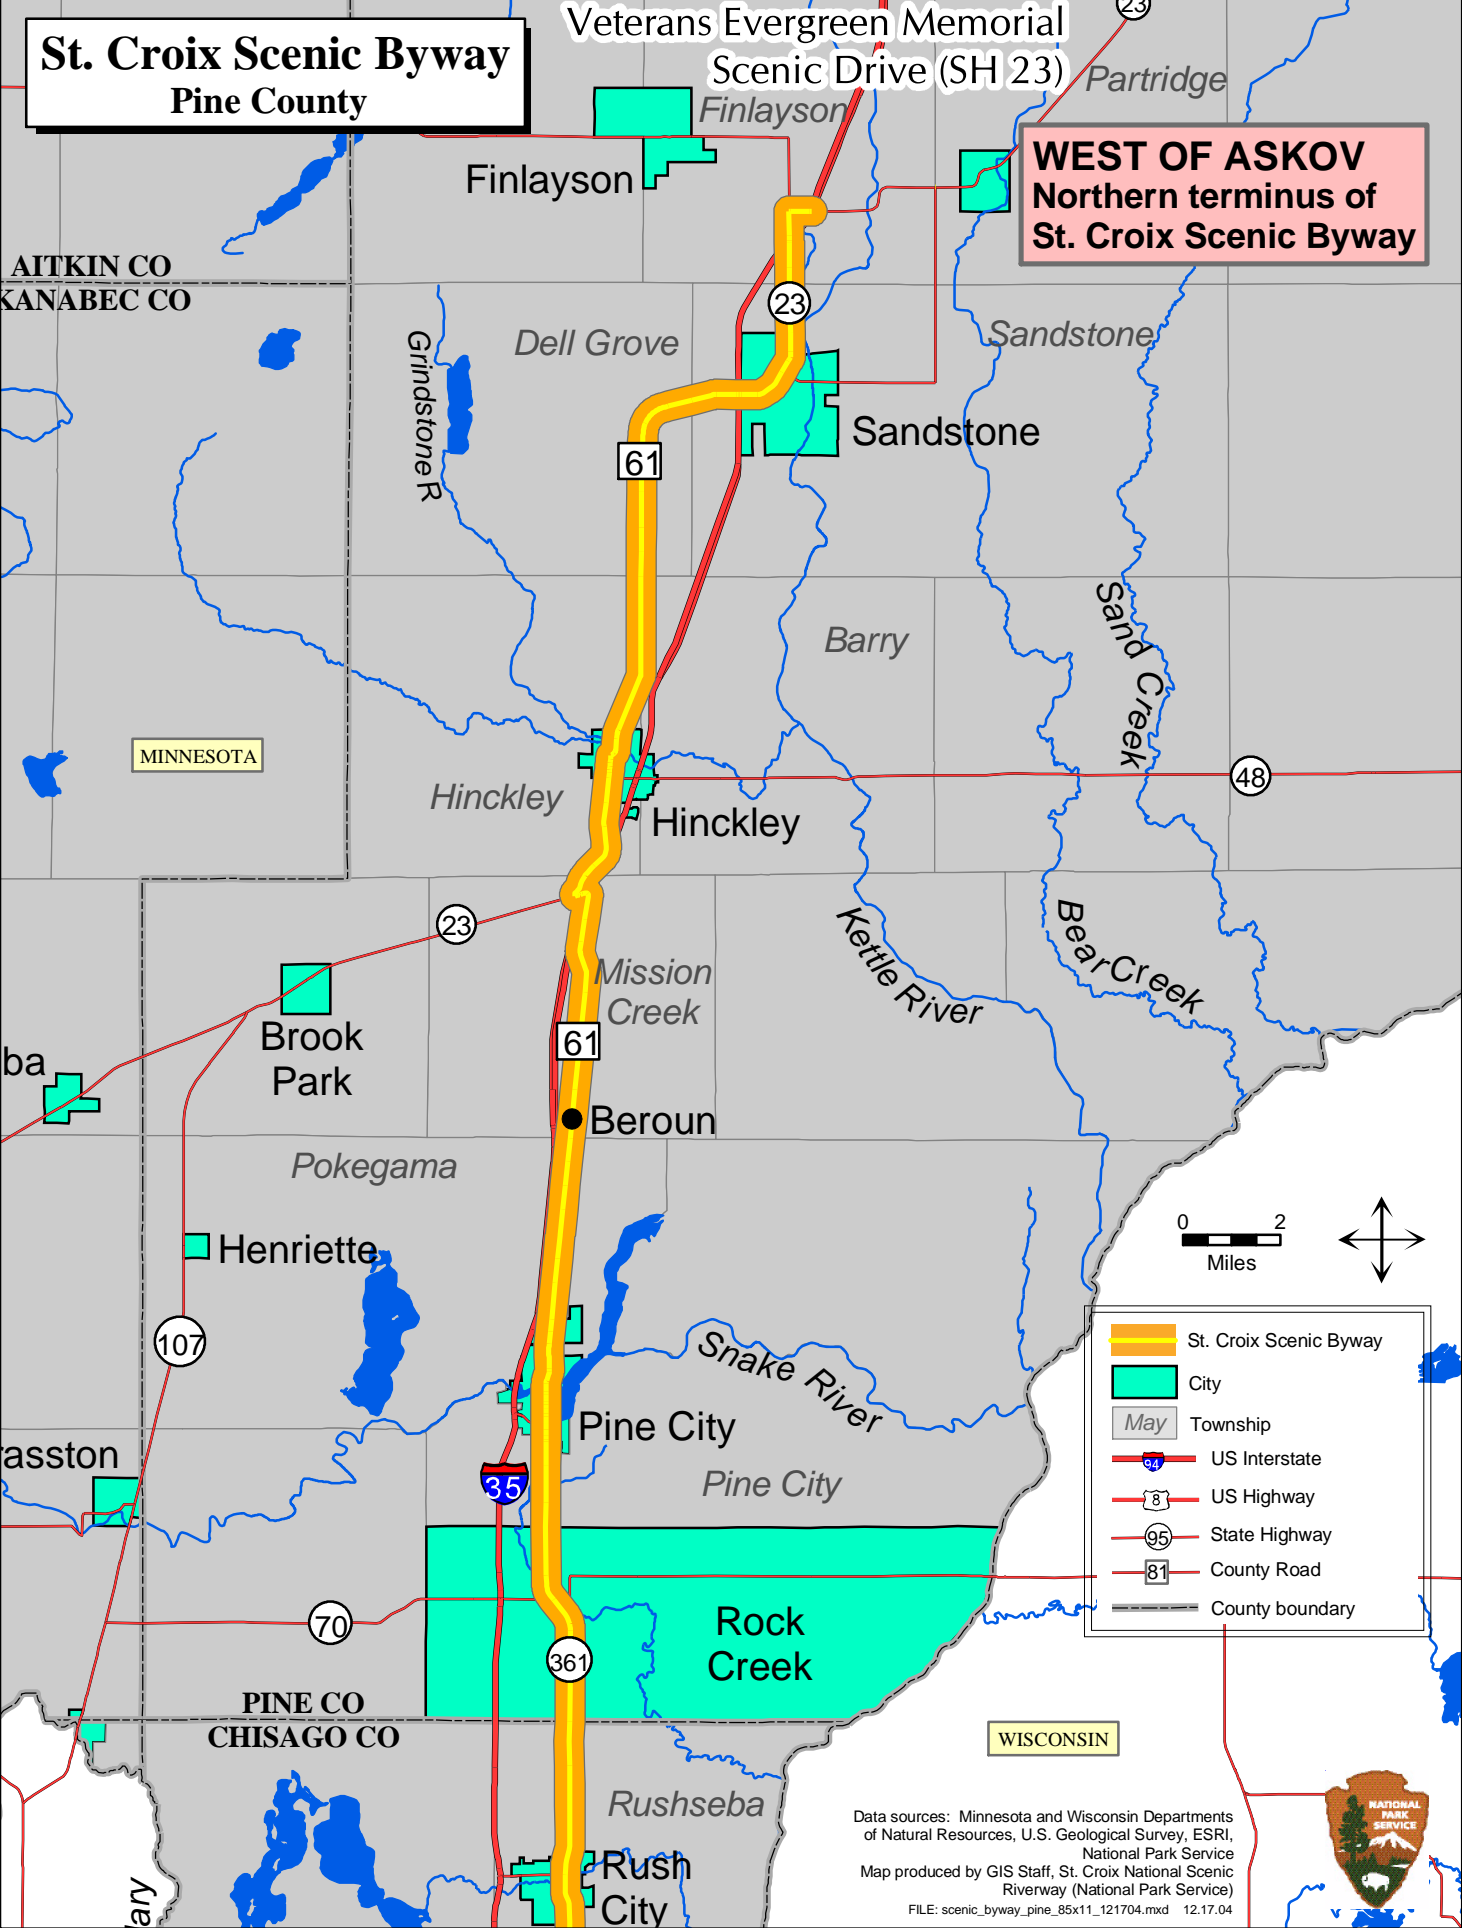

St. Croix Scenic Byway

Pine County

Veterans Evergreen Memorial
Scenic Drive (SH 23)

WEST OF ASKOV
Northern terminus of
St. Croix Scenic Byway

	St. Croix Scenic Byway
	City
	Township
	US Interstate
	US Highway
	State Highway
	County Road
	County boundary

Data sources: Minnesota and Wisconsin Departments of Natural Resources, U.S. Geological Survey, ESRI, National Park Service
Map produced by GIS Staff, St. Croix National Scenic Riverway (National Park Service)
FILE: scenic_byway_pine_85x11_121704.mxd 12.17.04